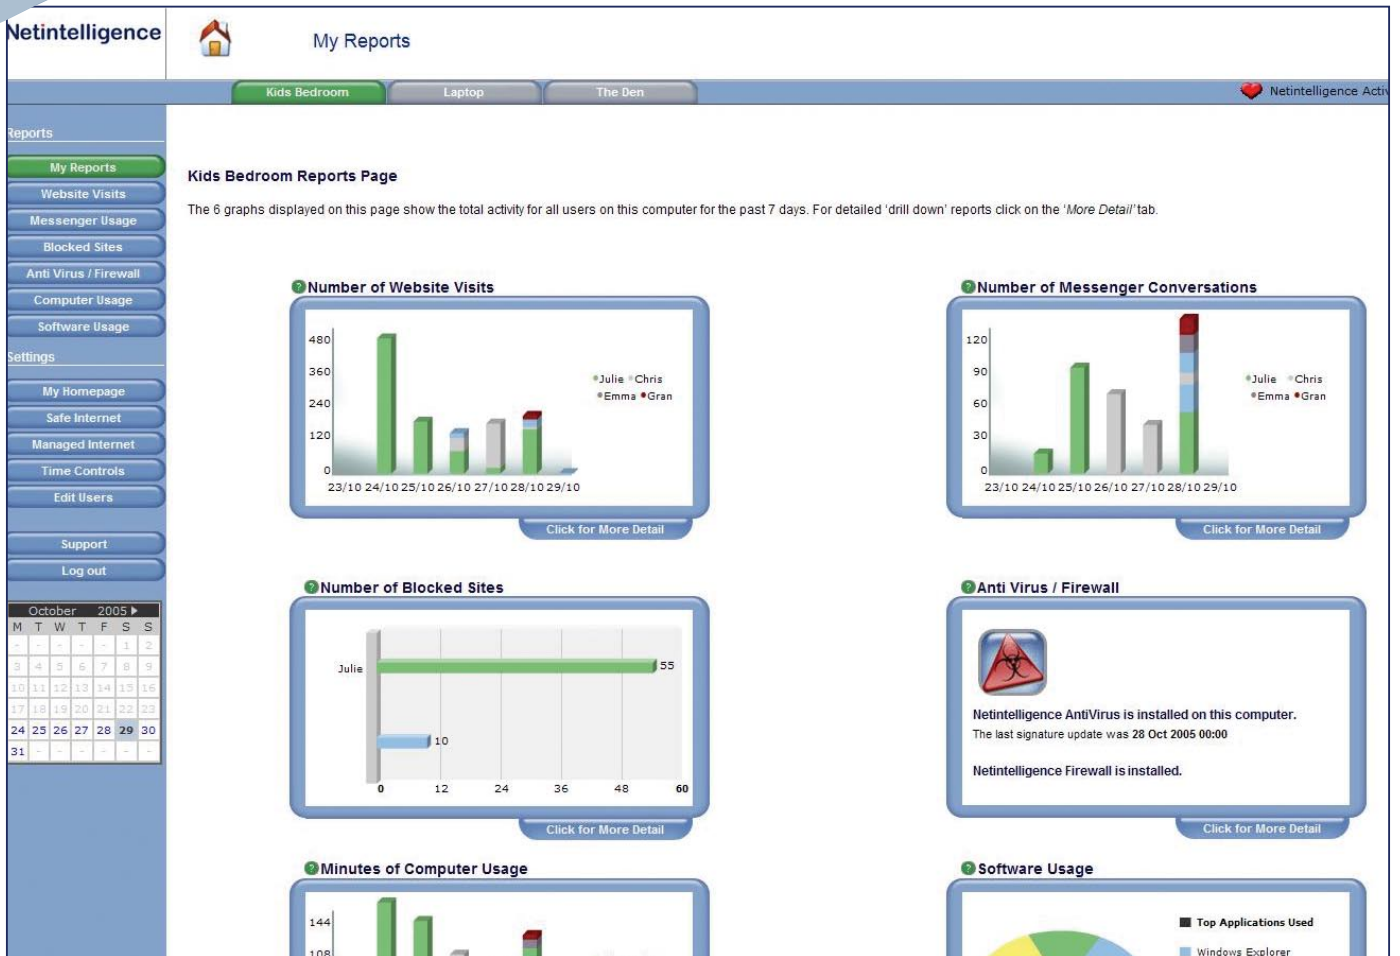

TOTAL CONTROL

The Online Control Centre. You can access the Ni Parental Control Centre from any internet connected computer in the world - perfect from when you are away from home and yet still concerned about your family's

safety and internet usage. You can change and customise your settings and view your reports. And remember, any changes that you make, via the Control Centre, will be applied to the computers that you control with Ni Parental Control - the moment they connect to the internet.