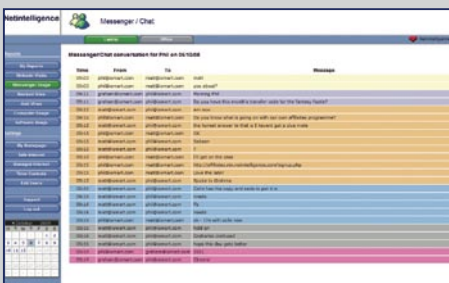

Examples of the detailed online reports that your Control Centre gives you.

Instant Messenger Transcripts